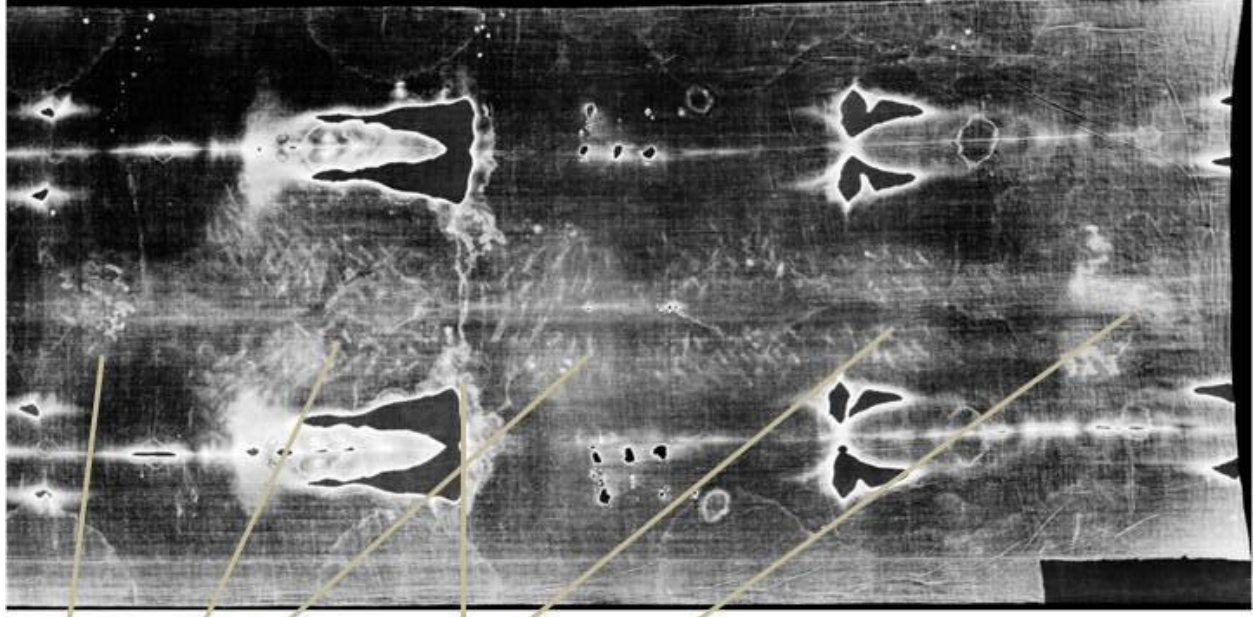

The Shroud of Turin

An Enduring Mystery

by Dr. Ray Schneider, P.E., Ph.D.

Introduction

This course on the Shroud of Turin will give you a comprehensive understanding of the mysteries surrounding this artifact which is widely believed to be either the actual shroud which enveloped Jesus of Nazareth in the tomb or some sort of masterful forgery intended to convey that impression. Our course will cover what is known about the shroud from a multidisciplinary perspective. Without neglecting the religious viewpoint we will examine the shroud from the viewpoint of the science that has been done, from the history that has been adduced, from forensic medical science, as well as the many speculations about faint and elusive markings. We will touch on all the attempts by both those who accept authenticity and those who seek to understand how it might have been forged. At the end of our journey you will be fully equipped to make your own informed decision.

Crown of thorns

Scourge Marks
-back -buttocks
-chest -thighs and
calves

Chest wound

Blood/Serum
flow across back

Nails through
wrists and feet

The Shroud
of Turin from
Durante 2002