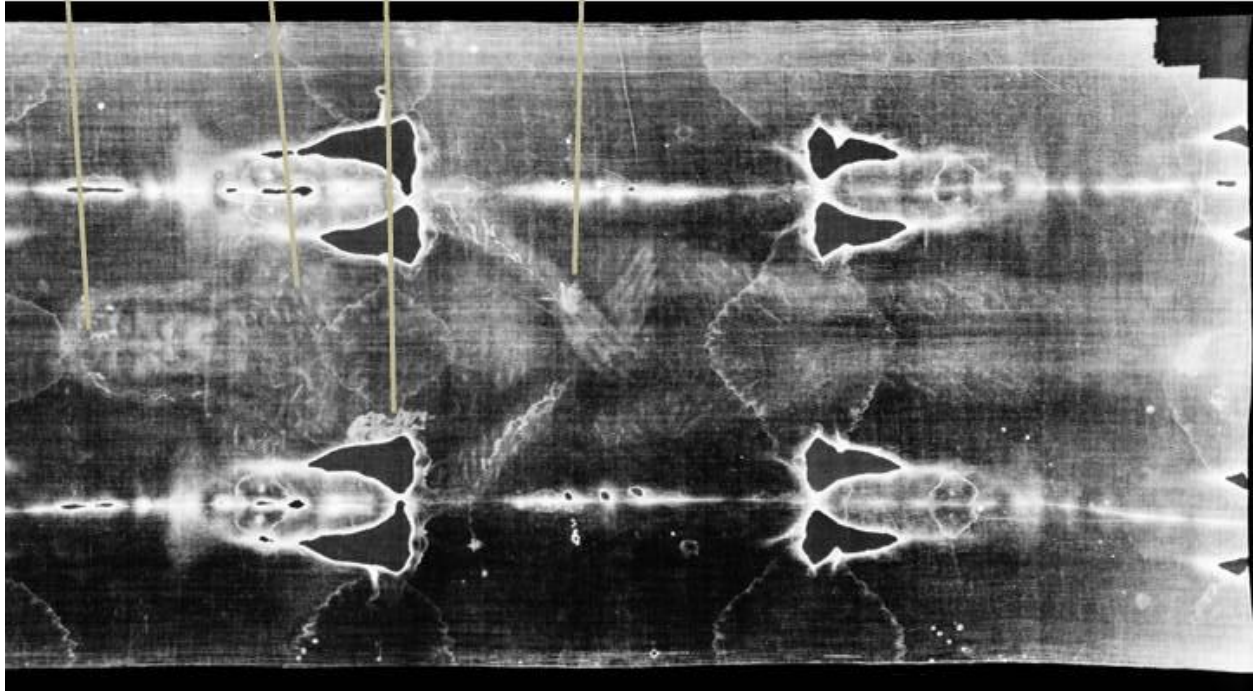

Crown of thorns

Scourge Marks
-back -buttocks
-chest -thighs and
calves

Chest wound

Blood/Serum
flow across back

Nails through
wrists and feet